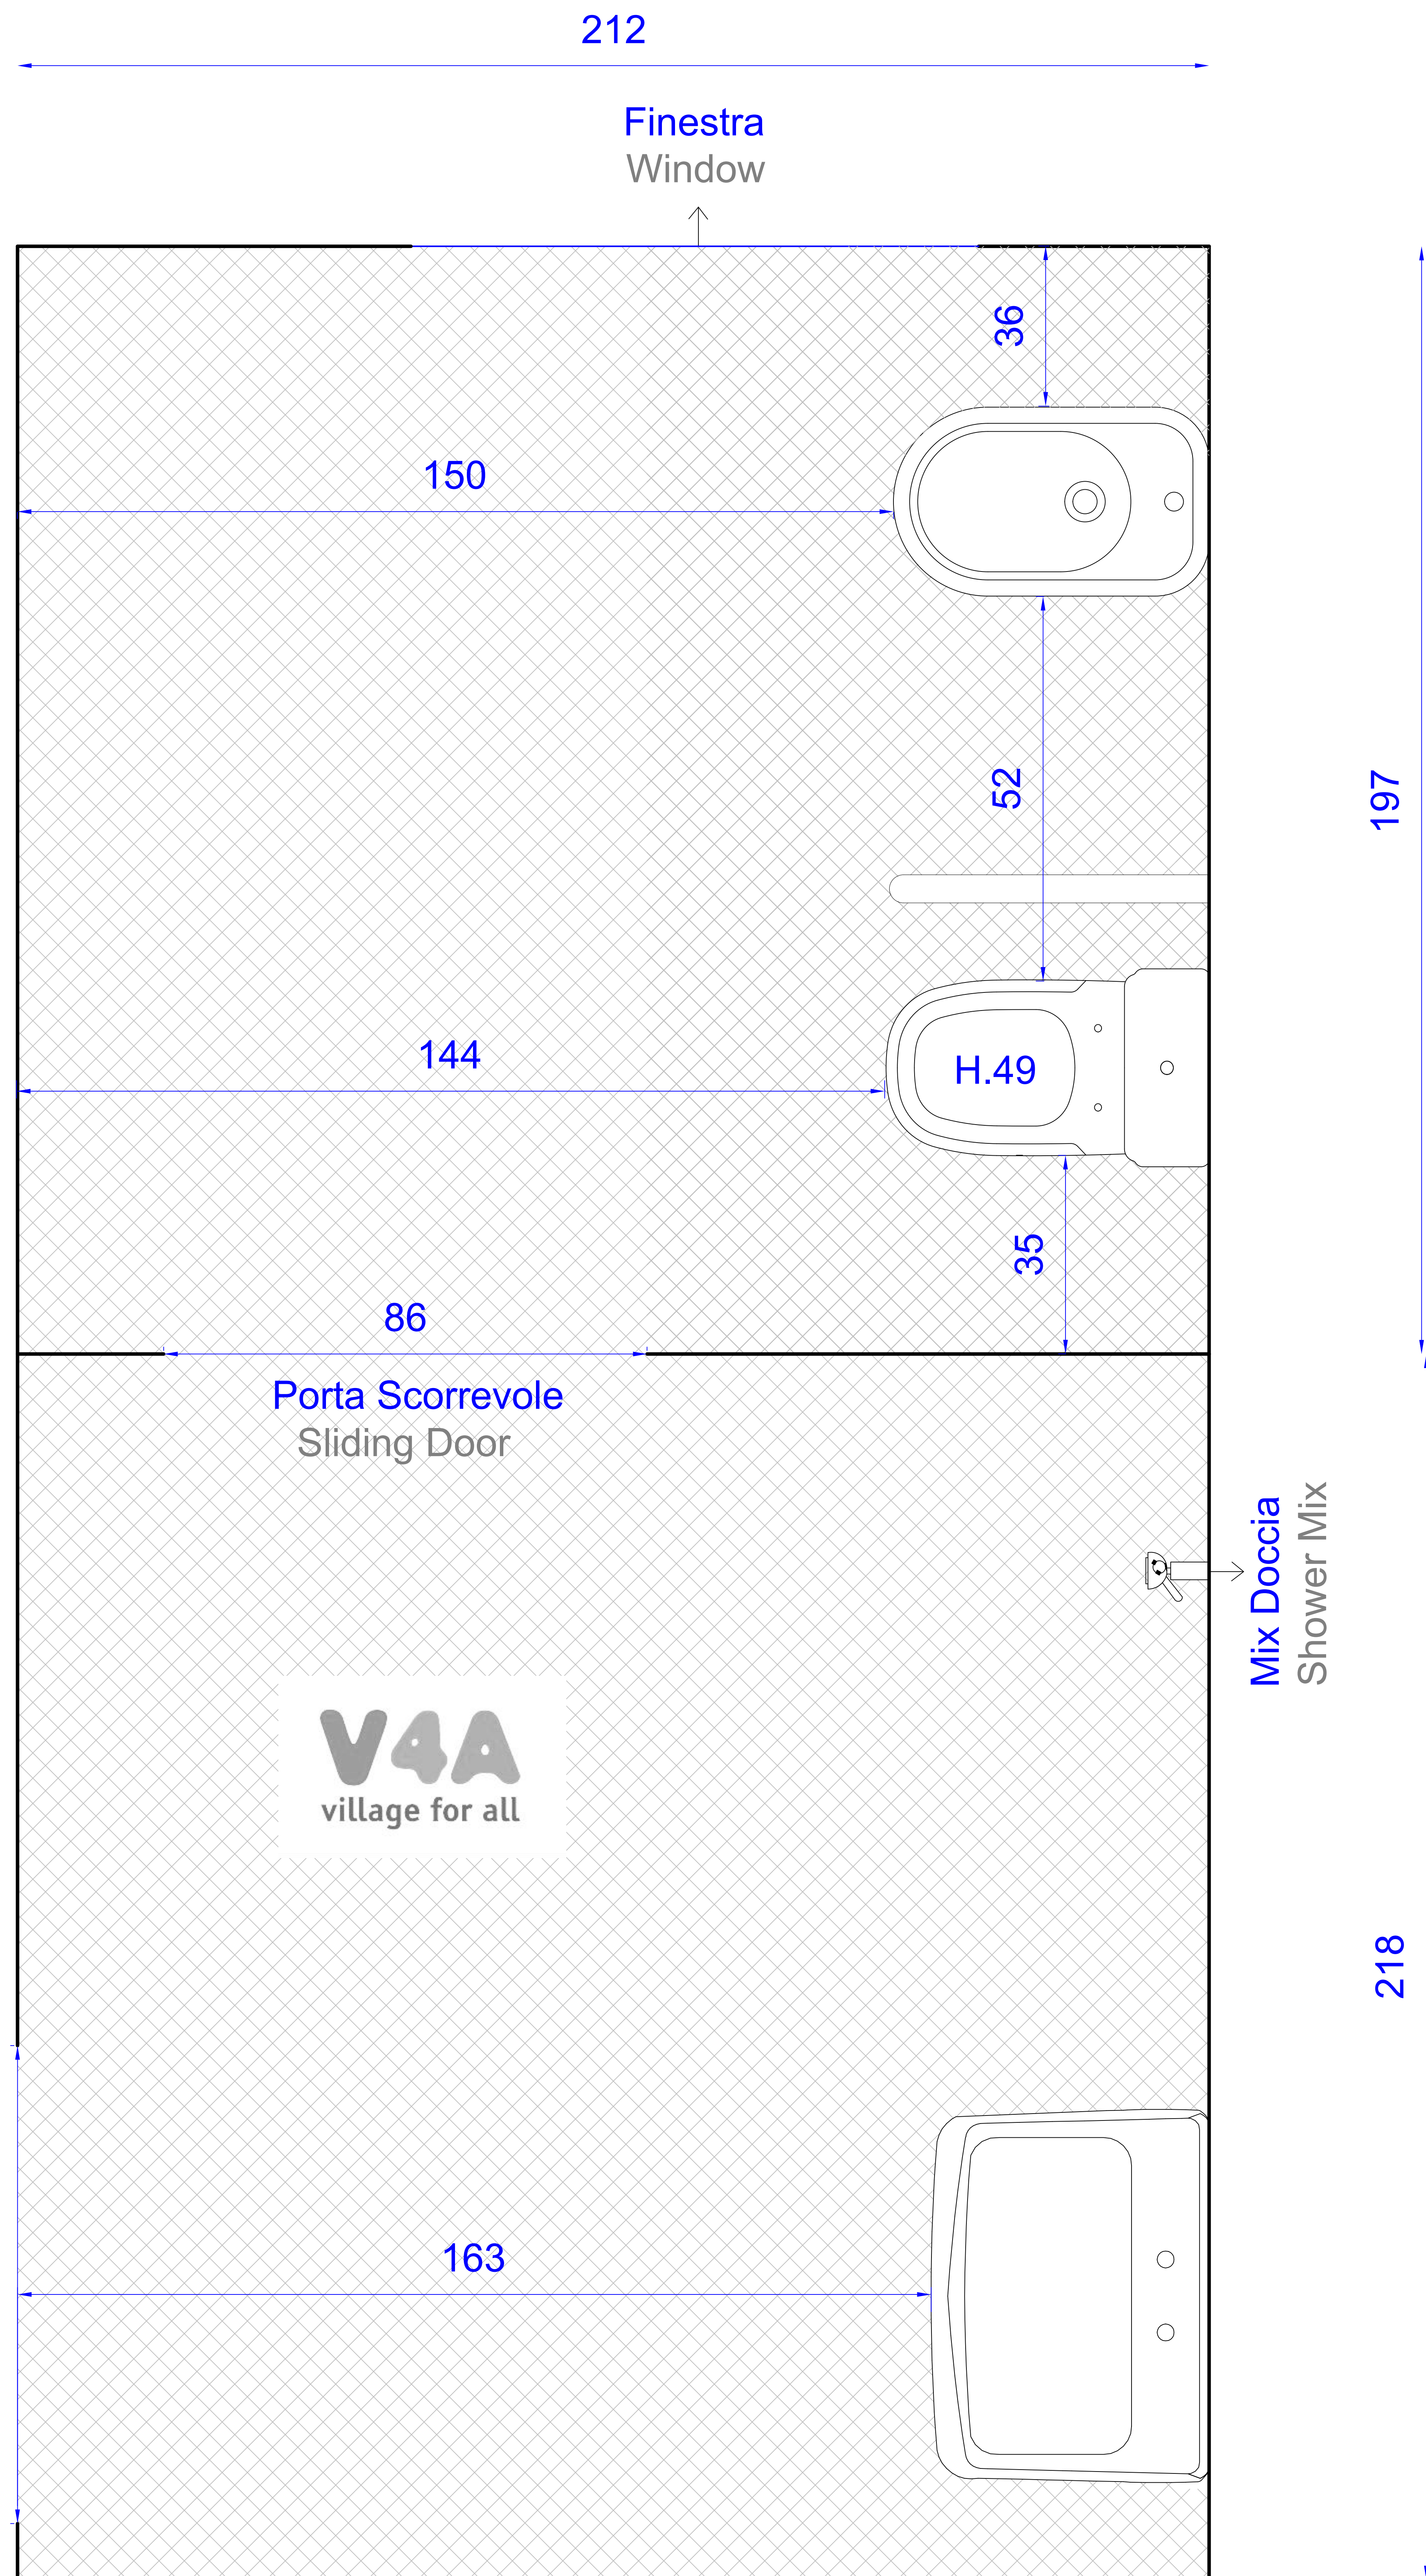

Camera Tripla
Triple Bedroom
Porta Scorrevole
Sliding Door
85

Cascina Bellaria

Camera: Verde
BAGNO
Room: Green
BATHROOM

V4A
Village for all- V4A®